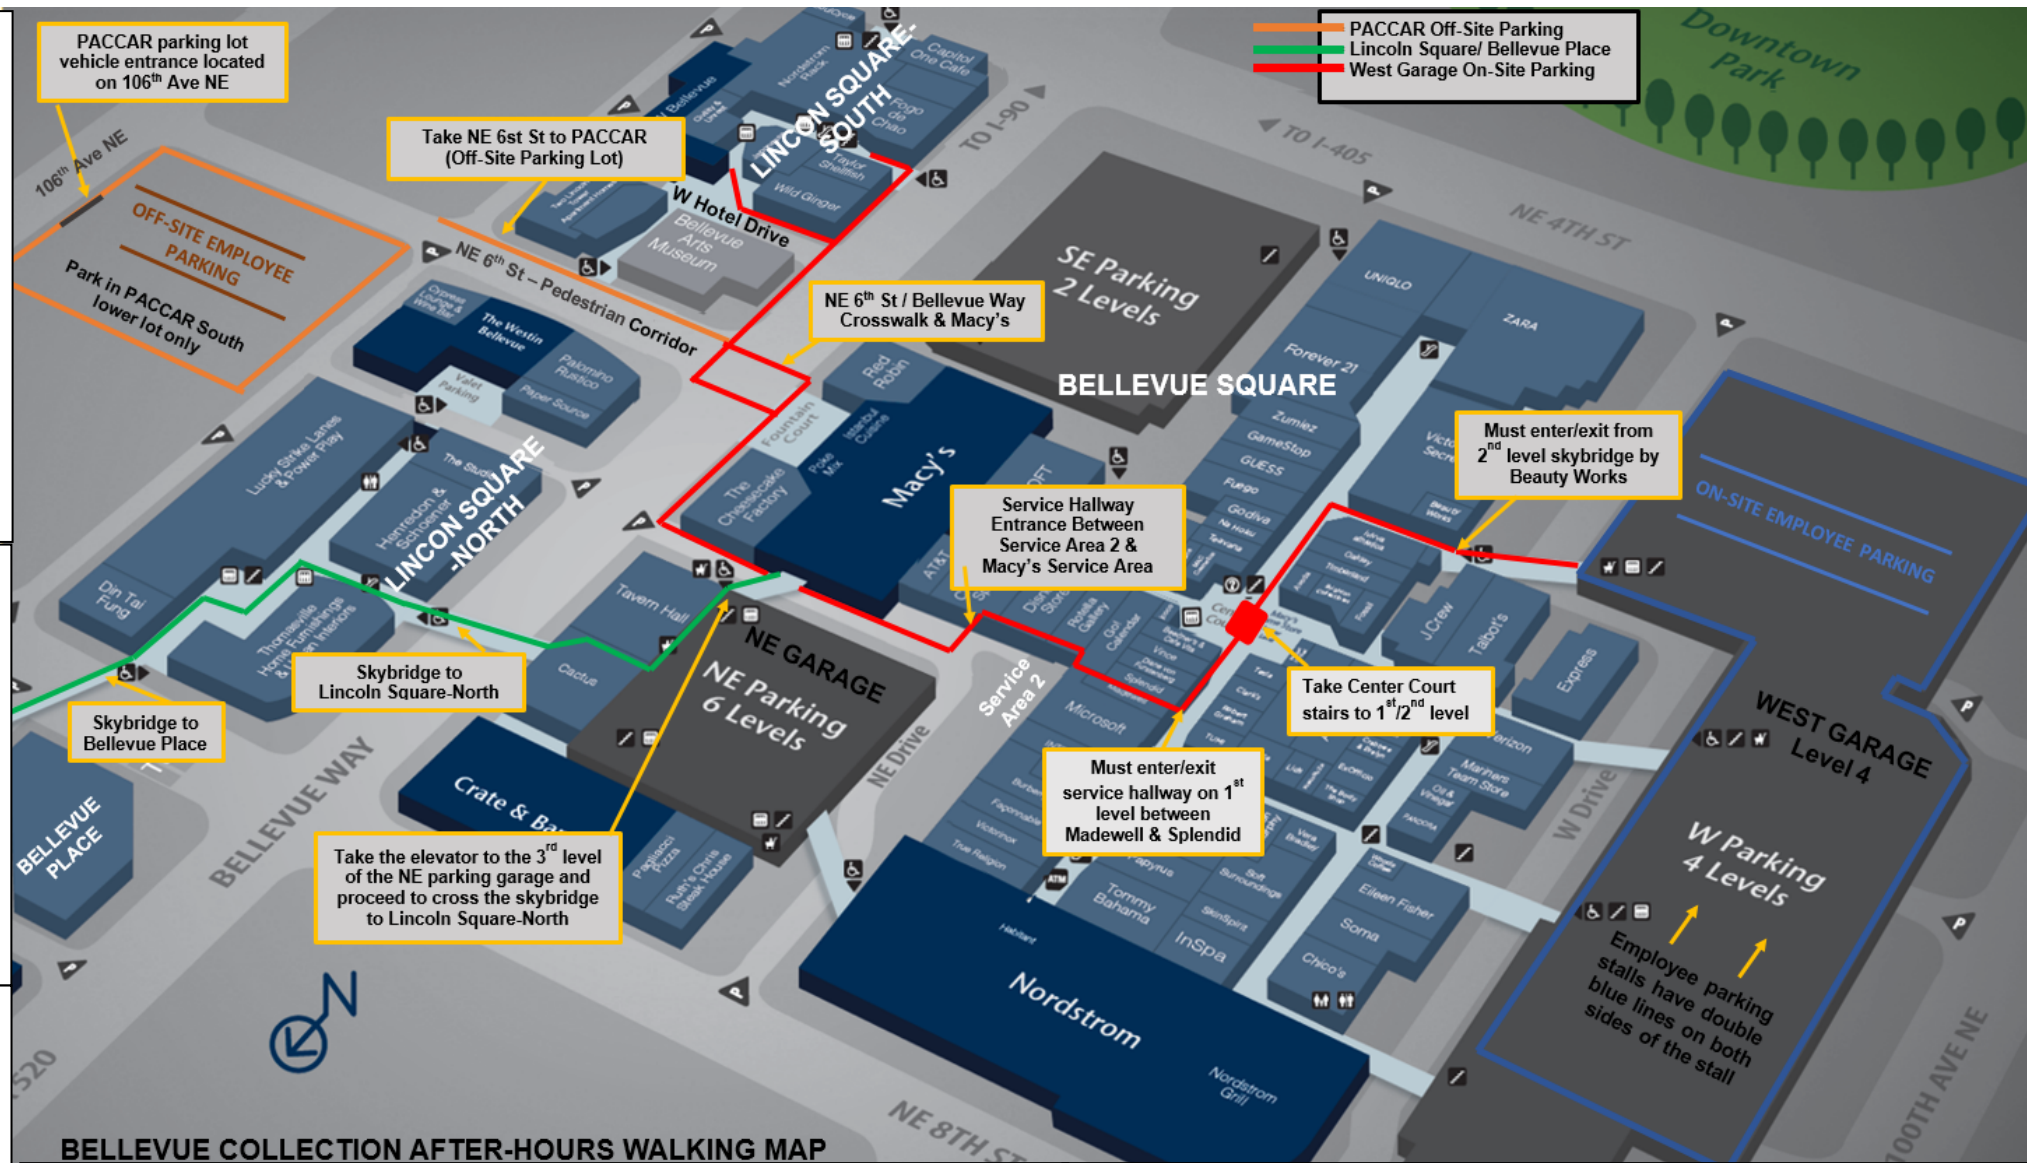

TO "OFF-SITE" designated parking area at PACCAR GARAGE:

- 1) From Lincoln Square-South: Exit W Hotel Drive entrance or from Taylor Shell Fish and turn right onto Bellevue Way sidewalk.
- 2) Walk north along sidewalk on Bellevue Way to NE 6th street.
- 3) Turn right after Bellevue Arts museum onto NE 6th street.
- 4) Walk along NE 6th street pedestrian corridor past the Westin.
- 5) PACCAR parking lot will be on your left.

FROM "OFF-SITE" designated parking area at PACCAR GARAGE:

- 1) To Lincoln Square-South: Walk NE 6th Street Pedestrian Corridor to Bellevue Way.
- 2) At Bellevue Way, take a left and walk towards NE 4th street.
- 3) Enter Lincoln Square-South either from the W Hotel Drive entrance or after Taylor Shell Fish.

BELLEVUE COLLECTION AFTER-HOURS WALKING MAP

TO "ON-SITE" designated parking area in the WEST GARAGE:

- 1) To West Garage: Exit Lincoln Square-South from the W Hotel Drive entrance or from Taylor Shell Fish and turn right.
- 2) Walk north along sidewalk on Bellevue Way to NE 6th street.
- 3) At NE 6th street, cross Bellevue Way crosswalk towards Bellevue Square.
- 4) After crossing Bellevue Way, follow sidewalk past the Cheesecake Factory and turn left to NE drive next to Macy's to the Service Area 2 entrance. If this entrance is locked, use the security intercom to request entry.
- 5) Follow the service hallway to the corridor just north of Center Court in Bellevue Square
- 6) Use the Center Court Stairs or elevator to access the second level.
- 7) Walk towards 365 (Whole Foods), and turn right before Victoria Secret.
- 8) Walk towards the second level sky bridge to exit Bellevue Square through the doors near Beauty Works (between Service Areas 4 and 5).