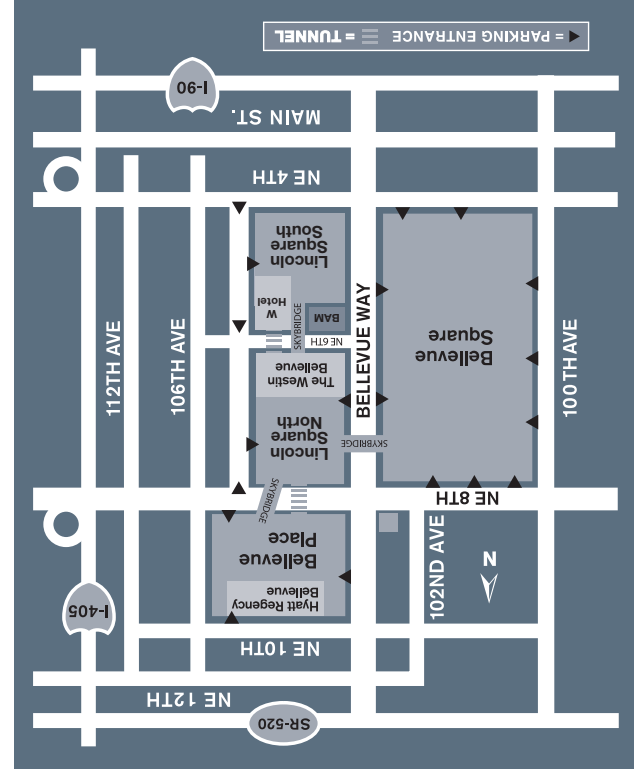

THE MERCHANTS OF THE BELLEVUE COLLECTION

Abundant Parking

FOR YOUR CONVENIENCE, The Bellevue

Collection offers free covered parking while shopping with us, eating at one of our restaurants or enjoying one of our many entertainment venues.

Valet Parking is available on the first levels of the

Northeast Parking Garage and West Parking Garage of

Bellevue Square. For hours, visit bellevuecollection.com.

Easy Access

SKY BRIDGES offer easy and dry walking routes

between all properties of The Bellevue Collection. Sky

bridges join the second level of Bellevue Square with its

parking garages, and Bellevue Way across NE 8th, and

NE 6th streets.

LEVEL/SECTION TELEPHONE