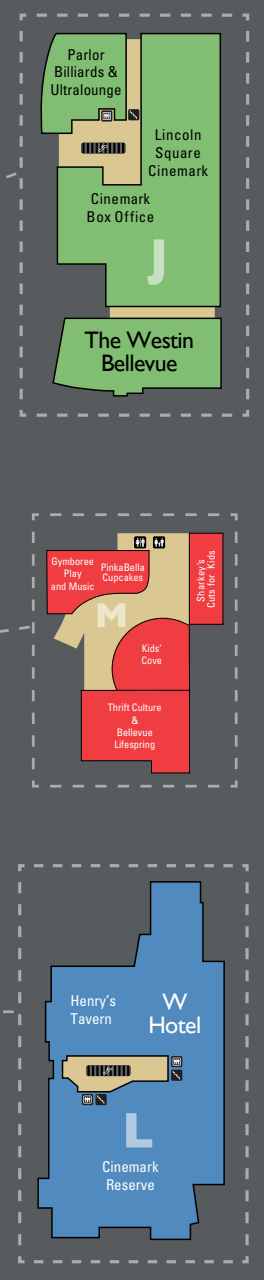

LOWER LEVELS

LEVEL ONE

BELLEVUE SQUARE

LEVEL TWO

BELLEVUE SQUARE

LEVEL THREE

DIRECTORY OF STORES

DEPARTMENT STORES	LEVEL	WOMEN'S APPAREL	LEVEL	MEN'S APPAREL	LEVEL	CHILDREN'S APPAREL, SHOES & TOYS	LEVEL	SHOES, HANDBAGS & LUGGAGE	LEVEL	DEPARTMENT STORES	LEVEL	WOMEN'S APPAREL	LEVEL	MEN'S APPAREL	LEVEL	CHILDREN'S APPAREL, SHOES & TOYS	LEVEL	SHOES, HANDBAGS & LUGGAGE	LEVEL	HOME FURNISHINGS & KITCHEN	LEVEL	QUICK SERVICE FOOD	LEVEL	SIT-DOWN RESTAURANTS & ENTERTAINMENT	LEVEL	HOTELS	LEVEL	SERVICES	LEVEL	OTHER	LEVEL		
Macy's	1/2	Abercrombie & Fitch	1	Abercrombie & Fitch	1	Abercrombie Kids	1	Aldo Shoes	1	BoConcept	1	Ann Taylor	2	Armani Exchange	1	Disney Store	1	Bank of America ATM	1	Crate and Barrel	1	Avo-poke	2	13 Coins Restaurant 24/7	1	Hyatt Regency Bellevue	1-21	Bank of America ATM	1	Restrooms	1		
Macy's Home Store, Lower Level	LL	Eileen Fisher	2	Allen Edmonds	2	Disney Store	1	Allen Edmonds	1	Henredon & Schoener	2	Escape Outdoors	1	Armitage	1	Gap Kids & Toys	2	Bellevue Lifespring	3	Tommy Bahama	2	Starbucks	2	Ascend Prime Steak & Sushi (Open Winter)	31	The Westin Bellevue	1-15	Bellevue Lifespring	3	Family Restroom	1	Parking Entrance	1
Nordstrom	1/2	Anthropologie	1	American Eagle Outfitters	1	Gap Kids & Toys	2	Brighton Collectibles	2	Chic's	2	Burger Brawler	1	Prime 21 Lounge	21	The Westin Bellevue	1-15	Red Robin	1	Chico's	2	Blue C Sushi	1	Lincoln Square Cinemark	3	Lincoln Square Cinemark	3	Escalator	1	Valet Parking (NE Garage & W Garage)	1		
Nordstrom Rack	1/2	Armitage	1	McDonald's	1	Gap Kids & Toys	2	Coach	1	Chic's	2	Barrio Luchador	2	Ruth's Chris Steak House	2	Lincoln Square Cinemark	3	The Westin Bellevue	1-15	Woods Coffee	2	Blue C Sushi	1	Lincoln Square Cinemark	3	Lincoln Square Cinemark	3	Escalator	1	Guest Services	425.454.8096		
		Armitage	1	McDonald's	1	Gap Kids & Toys	2	Coach	1	Chic's	2	Barrio Luchador	2	Ruth's Chris Steak House	2	Lincoln Square Cinemark	3	Lincoln Square Cinemark	3	Woods Coffee	2	Blue C Sushi	1	Lincoln Square Cinemark	3	Lincoln Square Cinemark	3	Escalator	1	www.bellevuecollection.com			