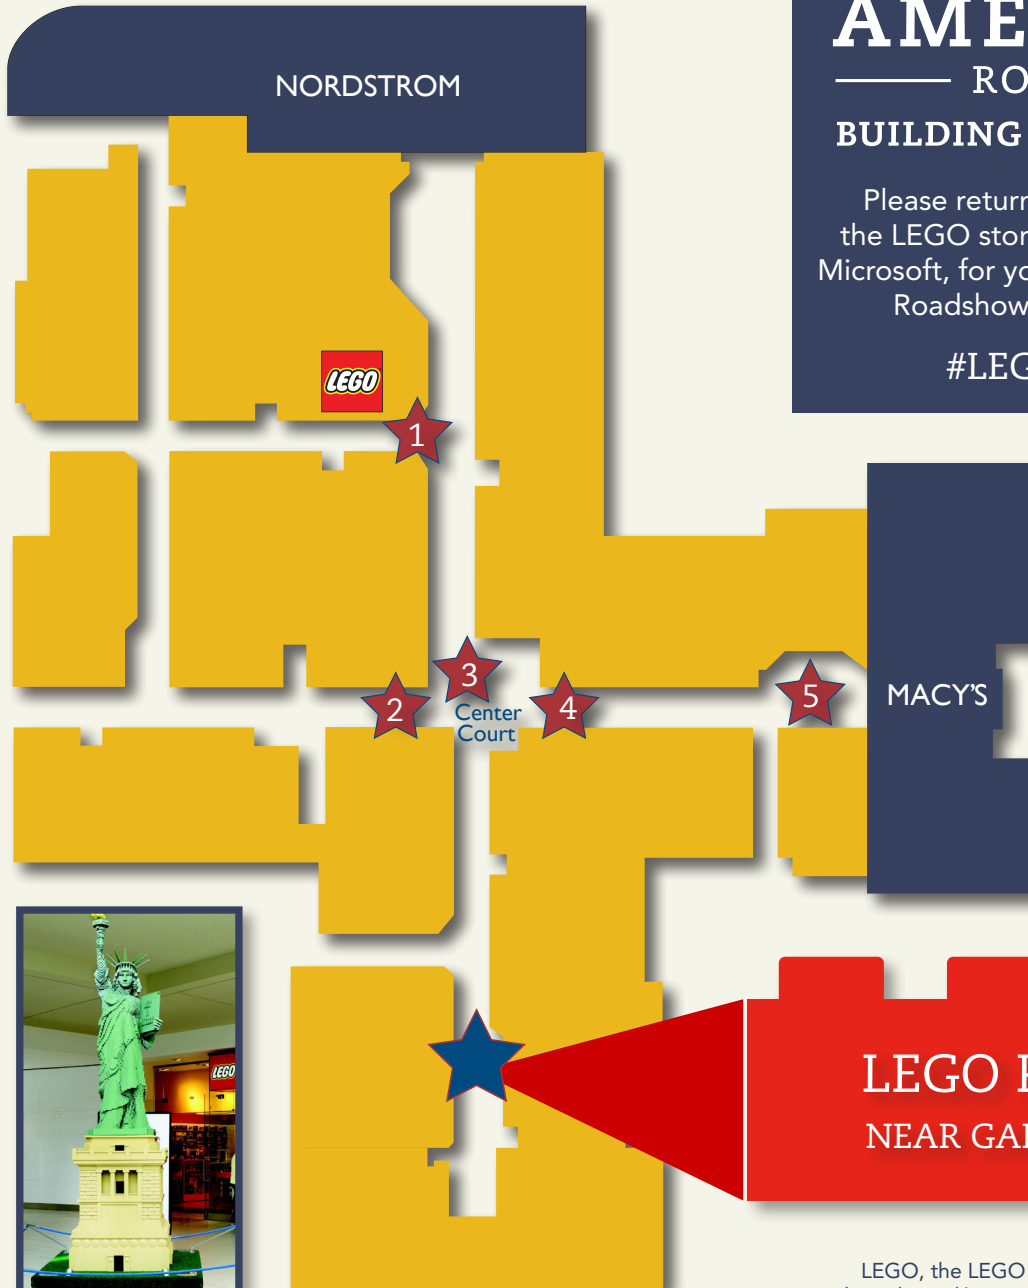

## The White House

In what year was the West Wing added to the White House?

Answer: \_\_\_\_\_

CENTER COURT NEAR GUEST SERVICES DESK

## The Statue of Liberty

The Statue of Liberty was a gift to the United States from what country?

Answer: \_\_\_\_\_

NEAR MACY'S

## The Supreme Court

What inscription is over the west facing ("front") entrance of the building?

Answer: \_\_\_\_\_

# THE LEGO® AMERICANA ROADSHOW BUILDING ACROSS AMERICA

Please return this completed form to the LEGO store, located on Level 1 near Microsoft, for your official LEGO Americana Roadshow collectible card pack!