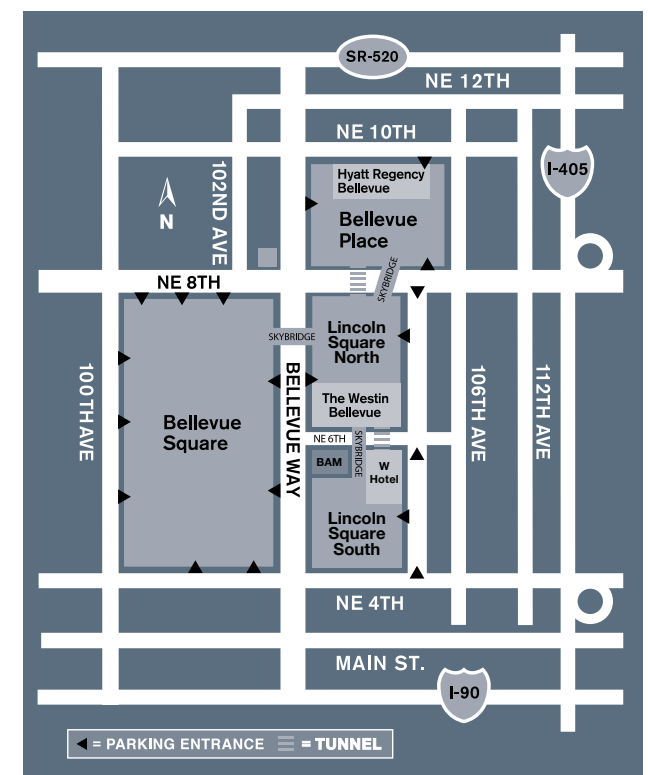

LEVEL/SECTION	TELEPHONE
S	
1I Starbucks at The Lodge	452-5534
2H Starbucks	451-8102
1J STK Steakhouse	209-1016
1F Suitsupply	206-212-0100
1K Suite Restaurant/Lounge	679-6951
1F Sunglass Hut	455-9713
1F Swarovski	688-8981
1C Sweet Factory	453-5030
T	
1K 13 Coins Restaurant	455-1313
1B T-Mobile	462-9828
2D Taco Del Mar	450-0094
2D Talbots	455-0841
2I Tavern Hall	454-7500
1C Ted Baker London	453-5582
2B Tempo	502-9532
1H Tesla Bellevue Square	453-5021
2I Thai Kitchen bird pepper	454-7334
1D The Bon Collection	454-8667
1G The Cheesecake Factory	450-6000
1J The Container Store	453-7120
1B The Mecca	590-9691
1F The North Face	455-7349
1-15J Thrift Culture (Open TBD)	638-1000
3M Thrift Culture (Open TBD)	454-6424
1B Tiffany & Co.	451-8844
2D Timberland	453-4685
2B Tommy Bahama	274-0268
2D TONYMOLY	454-8645
1H Tory Burch	454-2917
1K Trillium Custom Tailoring & Design	454-0292
U	
4J Truce Spa	454-0622
2H trueform	589-6142
2L TruFusion	362-6956
2C TUMI	453-6135
V	
2E UNIQLO	877-486-4756
1C UNTUCKit	748-7708
2J Urban Interiors	637-0888
1B Urbanity	454-7276
W	
2E Vans	454-0770
2C Verizon Wireless	637-8369
2D Victoria's Secret	454-6415
1H Vince	456-0304

Easy Access

SKY BRIDGES offer easy and dry walking routes between all properties of The Bellevue Collection.

FOLLOW US! Search "Bellevue Collection."