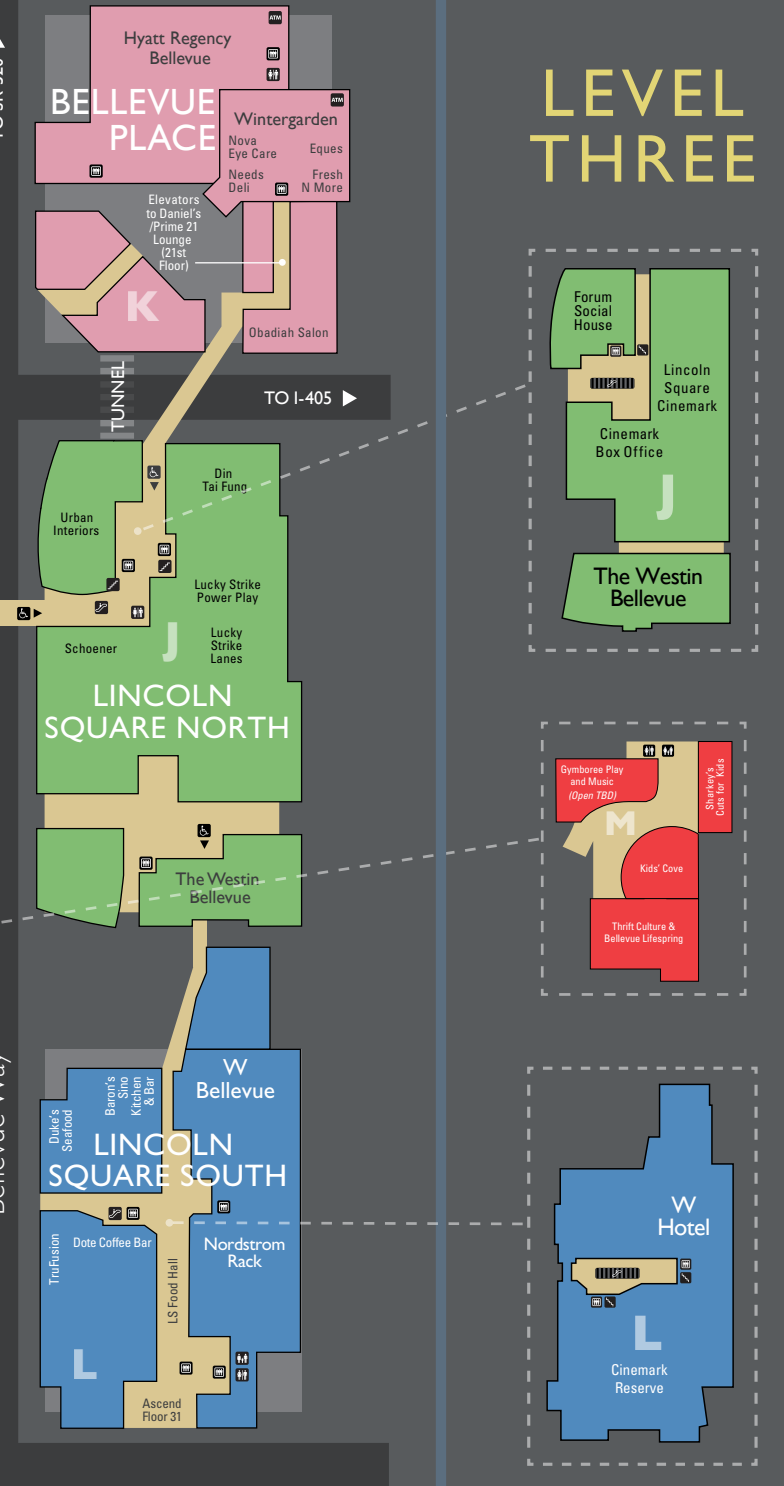

LOWER LEVELS

LEVEL ONE

BELLEVUE SQUARE

LEVEL TWO

BELLEVUE SQUARE

LEVEL THREE

THE BELLEVUE COLLECTION DIRECTORY

LEGEND

LEVEL/SECTION	TELEPHONE
D	
1&2I Crate and Barrel	646-8900
1&2I Crate and Kids	646-8900
1J Cypress Lounge & Wine Bar	638-1000
E	
21K Daniel's Broiler	462-4662
2J Din Tai Fung	698-1095
1H Disney Store	451-8300
2C DOMINO	646-0500
2L Dote Coffee Bar	429-3292
1K Drybar	230-5543
1L Duke's Seafood	505-2247
F	
1J Earls Kitchen + Bar	452-3275
1C Eddie Bauer	453-0450
2C ecco	603-318-4179
P3K Eco Car Café	318-1900
2B EILEEN FISHER	646-6441
2K Eques	462-1234
1B Escape Outdoors	453-7406
2H Everything But Water	749-3702
2C ExOfficio	454-0914
2D Express	453-8494
G	
2F Fabletics	533-9145
1K Fidelity Investments	455-9104
1F Fireworks	688-0933
1L Fogo de Chão	450-4004
1K Fonté Coffee Roaster	429-3862
1E Foot Locker	451-4929
3L Forum Social House	658-0500
1B Forward	491-1421
1D Free People	450-8873
2K Fresh N More	455-2812
2C Freshii	201-0989
2H Fuego	207-3035
H	
1D Gap/Gap Kids	454-9132
1F GNC	454-7747
1E Go! Games, Toys & Calendar	453-6762
2H Great State Burger	998-9080
3M Gymboree Play & Music (Open TBD)	452-1400
I	
2A Habitat @ Nordstrom	455-5800
1C Happy Lemon	453-5352
1E House of Hoops	451-4929
1B HUGO BOSS	453-4845
1-21K Hyatt Regency Bellevue	462-1234