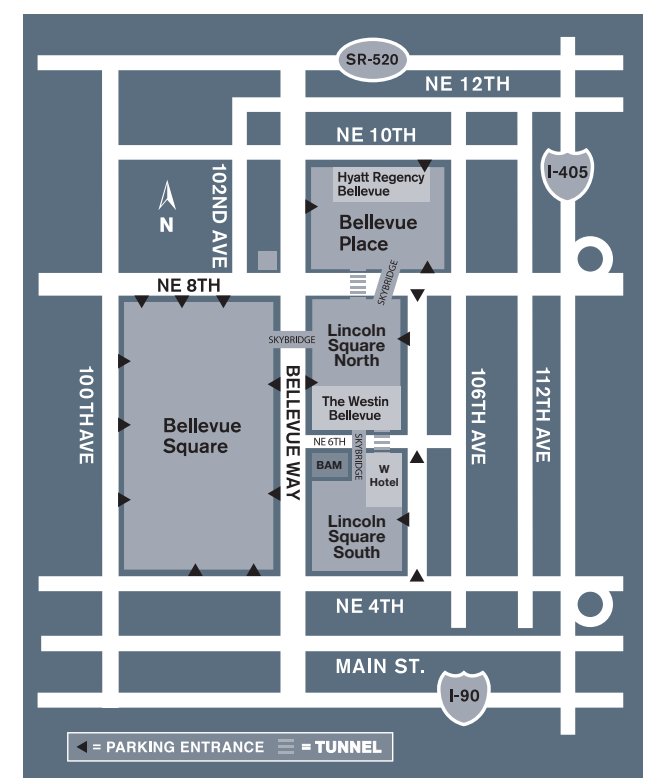

Easy Access

SKY BRIDGES offer easy and dry walking routes between all properties of The Bellevue Collection.